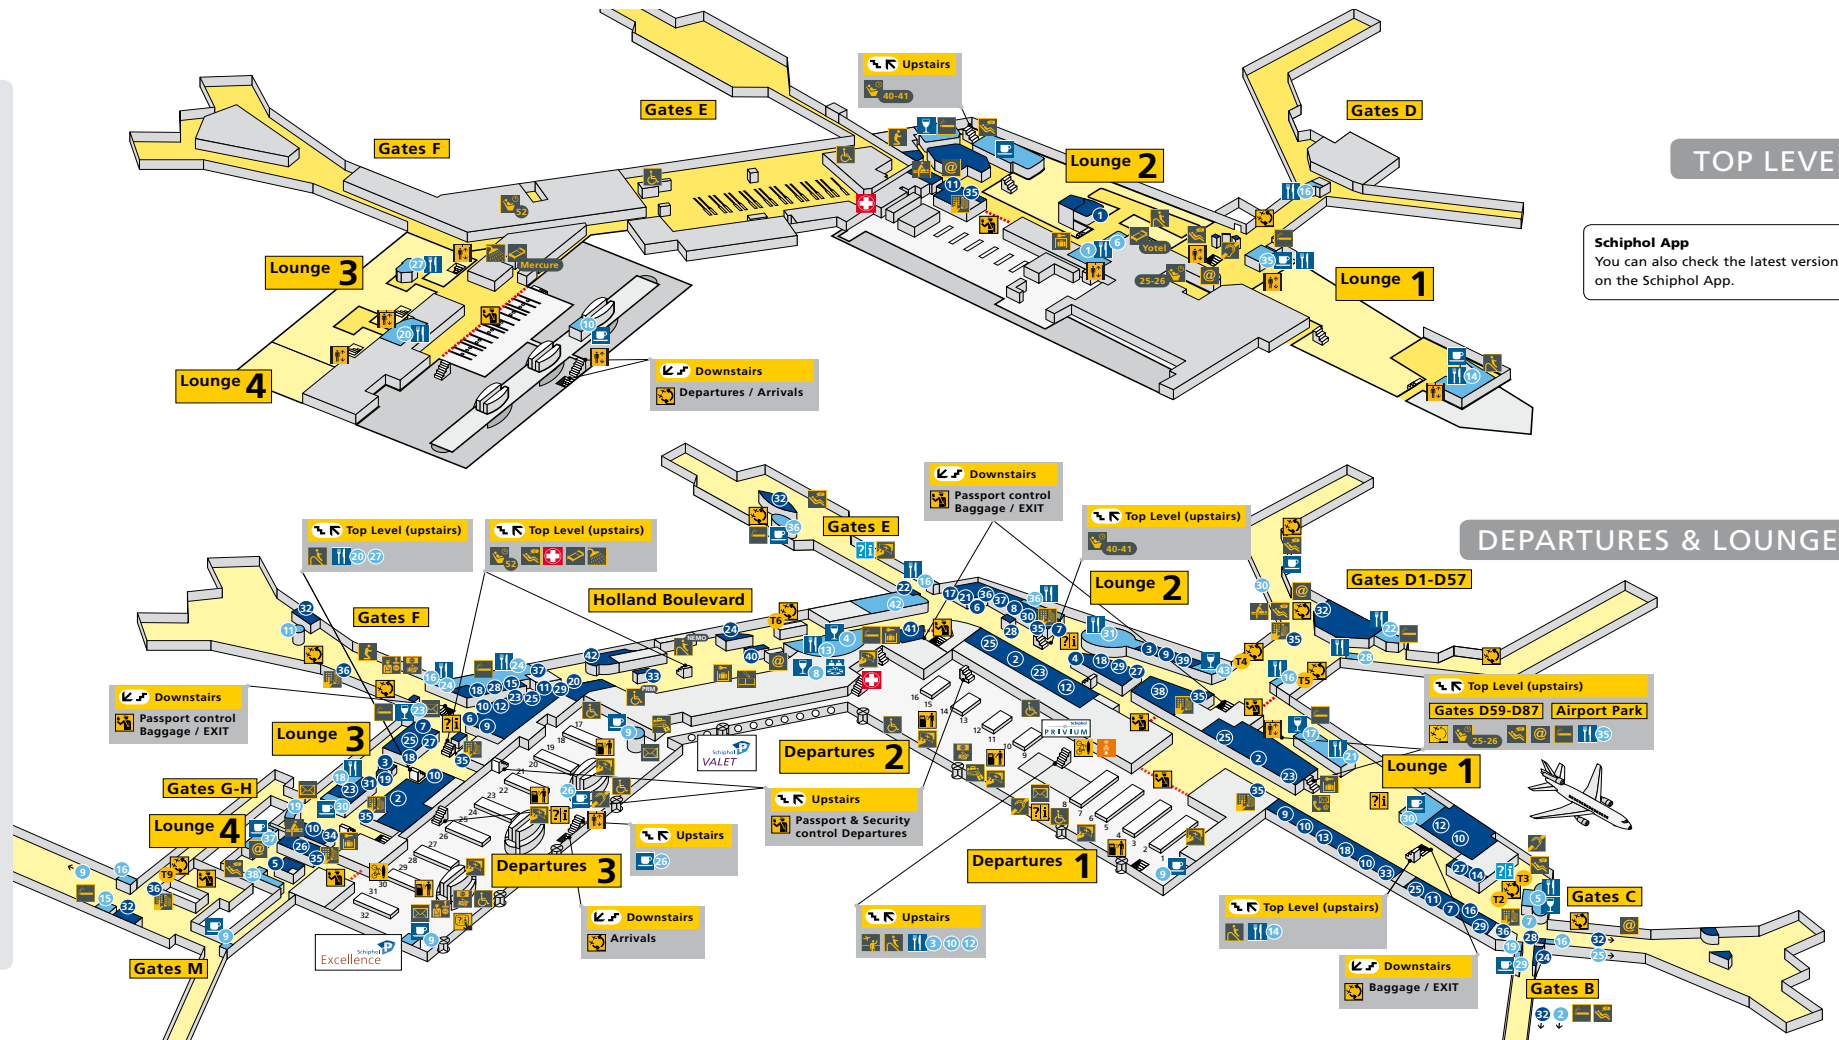

LEGENDA

- Airline lounges
 - Airport Library
 - Assistance
 - Baby care
 - Baby care lounge
 - Baggage lockers
 - Baggage sealing service
 - Bar
 - Cash and change
 - Cash machine
 - Casino
 - Children's corner
 - Comfort seats
 - Excursions
 - First Aid & Pharmacy
 - Food / Coffee bar
 - Hearing loop
 - Hotel
 - Information desk
 - KLM Transfer Center
 - Internet Centre
 - Mailbox
 - Meditation centre (compass inside)
 - Odd Size Baggage
 - Panorama terrace
 - Passport control/security check
 - Police – Koninklijke Marechaussee
 - Privilium ClubLounge
 - PRM Lounge
 - Restaurant
 - Self service check-in
 - Self-service information point
 - Showers
 - Smoking area
 - Tax Free Refunds
 - Tax Free Validation
 - Ticket desk
 - Transfer services
 - XpresSpa - massage
- Unlimited use of Free Wifi all over the terminal.
Please select: **Airport_Free_Wifi**

TOP LEVEL

Schiphol App
You can also check the latest version on the Schiphol App.

DEPARTURES & LOUNGES

Lounge 1

BARS & RESTAURANTS

- 2 Tribune Bar
- 5 Bubbles Seafood & Wine Bar
- 7 Café Chocolat
- 14 Foodcourt L1: Burger King, Hot Wox, La Place, Sbarro Pizza and Pasta
- 16 Grab & Fly
- 17 Grand Café Het Paleis
- 19 Juicy Details
- 21 Mediterranean Sandwich Bar*
- 25 Cafe & Kiosko Comunal
- 29 Starbucks Express
- 30 Starbucks
- 35 Park Café

Holland Boulevard

BARS & RESTAURANTS

- 13 Dutch Bar
- 4 Casino Bar
- 8 Casino
- 42 Kebaja

Lounge 2

BARS & RESTAURANTS

- 1 Food Court L2: McDonald's, The Grill, The Oven
- 6 Market
- 16 Grab & Fly
- 22 Murphy's Bar
- 28 Harvest Market
- 30 Starbucks
- 36 Café Coco
- 31 Amsterdam Bread Company
- 43 Heineken Bar

Lounge 3

BARS & RESTAURANTS

- 9 Segafredo Espresso Bar
- 11 Espresso Bar
- 15 Galaxy bar
- 16 Grab & Fly
- 18 Bread!*
- 19 Juicy Details
- 20 McDonald's
- 27 East Bar & Bites
- 24 Tastes from the Lowlands
- 27 Pizza Pasta Panini
- 30 Starbucks